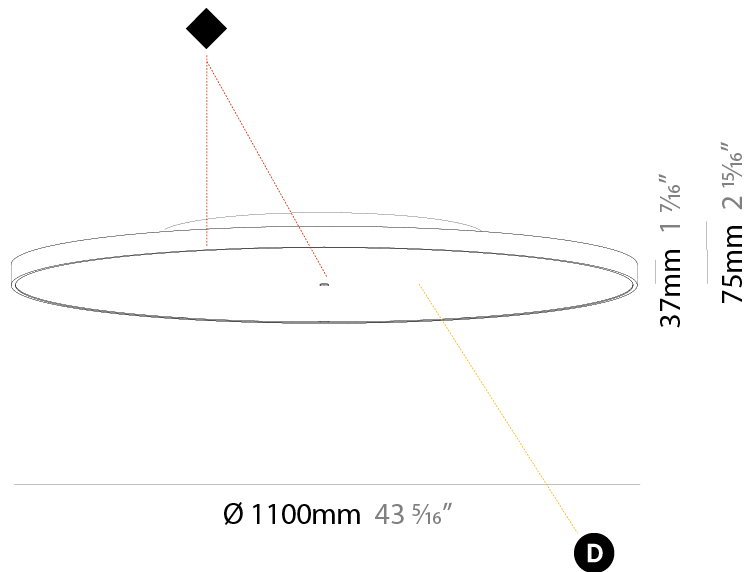

GENERAL

Series: Sign Diva
Subseries: Sign Diva
Brand: Prolicht
Division: Architectural
Mounting Type: Surface
Mounting Location: Ceiling
Subcategory: Ambient

PHYSICAL

Shape: Round
Diameter (mm): 1100
Diameter (in): 43 ⁵/₁₆
Height (mm): 75
Height (in): 2 ¹⁵/₁₆
Light Distribution: Direct
Weight (kg): 18.324
Weight (lbs): 40.397
Diffuser: PMMA - Opal/Micro-Prism/Sparkling Secret/Vintage Industrial with Shine Ring
Fixture Finish: SSR / BKV / CWI / CRY / HAB / UFT / ITA / RUA / FTG / MYG / LOD / PUS / FRO / FUP / KIA / POP / BLS / SPG / MEY / GOH / GUM / CHC / COM / ABZ / JAG / OBR / MOS / ROR
Fixture Material: Extruded Aluminum / Steel

ELECTRICAL

Lamp Type: LED (Zhaga Standard)
Input Wattage (W): 169.4
Total Output Wattage (W): 134
Dimming: Tri-Mode (Non-Dimming and Phase Dimming (120Vac only) and 0-10V Dimming)
Driver Included: Yes
Driver Location: Integrated
Driver Type: Constant Current - Universal
Driver Class: Class 2
Input Voltage (V): 120 - 277
Constant Current (MA): 600

LED

Color Temperature (°K): 3000 / 3500 / 4000
Max. Delivered Lumen (lm): 19520 / 19933 / 20340
CRI: >90 CRI
Lamp Life (hrs): 50000

OPTICAL

RATINGS AND CERTIFICATIONS

Certified By: Certified for North American Standards
IP rating: IP20