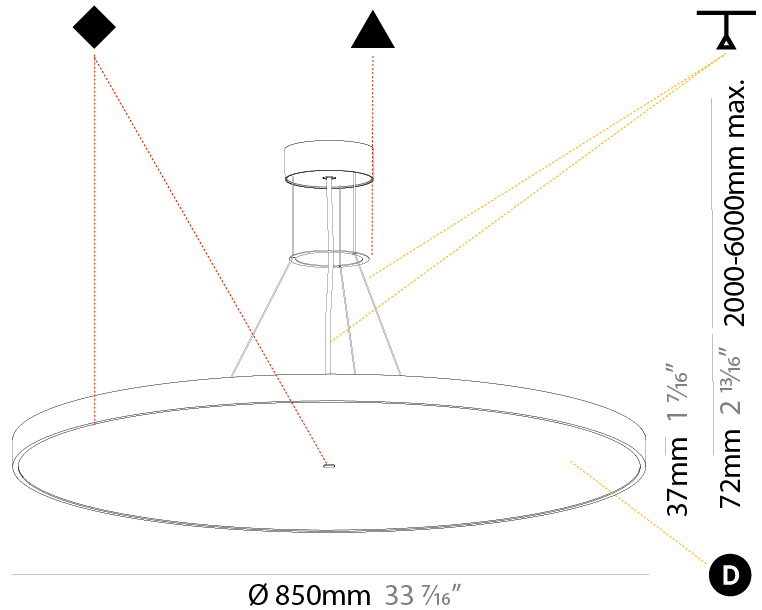

GENERAL

Series: Sign Diva
Subseries: Sign Diva
Brand: Prolicht
Division: Architectural
Mounting Type: Suspension
Mounting Location: Ceiling
Subcategory: Pendant

PHYSICAL

Shape: Round
Diameter (mm): 850
Diameter (in): 33 7/16
Height (mm): 72
Height (in): 2 13/16
Max. Overall Height (mm): 6072
Max. Overall Height (in): 239 1/16
Light Distribution: Direct
Weight (kg): 14.005
Weight (lbs): 30.88
Diffuser: PMMA - Opal / Micro-Prism / Sparkling Secret / Vintage Industrial
Fixture Finish: SSR / BKV / CWI / CRY / HAB / UFT / ITA / RUA / FTG / MYG / LOD / PUS / FRO / FUP / KIA / POP / BLS / SPG / MEY / GOH / GUM / CHC / COM / ABZ / JAG / OBR / MOS / ROR
Fixture Material: Extruded Aluminum / Steel
Cable Details: 2000mm or 6000mm Transparent Cable

ELECTRICAL

Lamp Type: LED (Zhaga Standard)
Input Wattage (W): 96.8
Total Output Wattage (W): 76.8
Dimming: Tri-Mode (Non-Dimming and Phase Dimming (120Vac only) and 0-10V Dimming)
Driver Included: Yes
Driver Location: Integrated
Driver Type: Constant Current - Universal
Driver Class: Class 2
Input Voltage (V): 120 - 277
Constant Current (MA): 600

LED

Color Temperature (°K): 2700 / 3000 / 3500 / 4000
Max. Delivered Lumen (lm): 7960 / 9950 / 10153 / 10360
CRI: >90 CRI
Lamp Life (hrs): 50000

OPTICAL

RATINGS AND CERTIFICATIONS

Certified By: Certified for North American Standards
IP rating: IP20

PROJECT
TYPE
SPECIFIER
QUANTITY
DATE